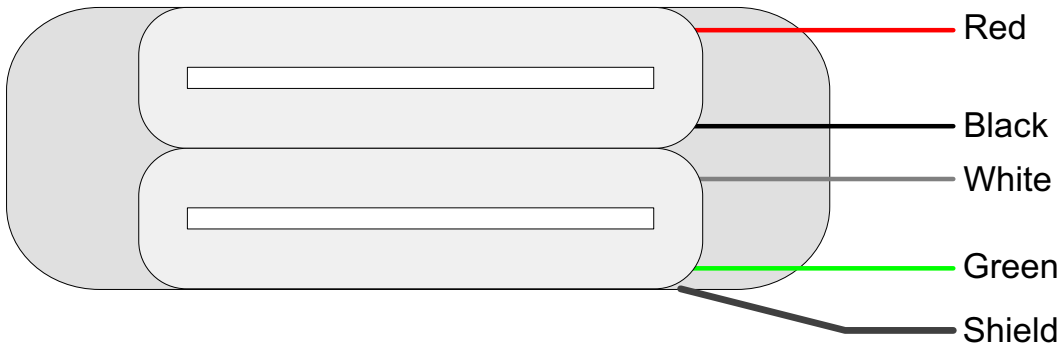

Shadow

**SH 661
Wiring**

Humbucker with Tap (Single Coil)

2013-07-09 kt