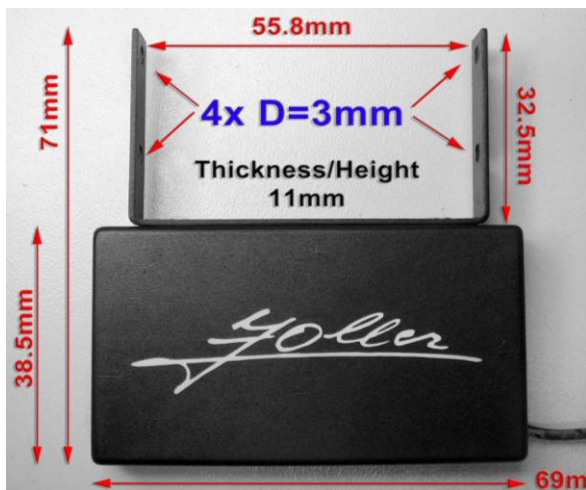

• Dimensions

SHADOW AZ 48