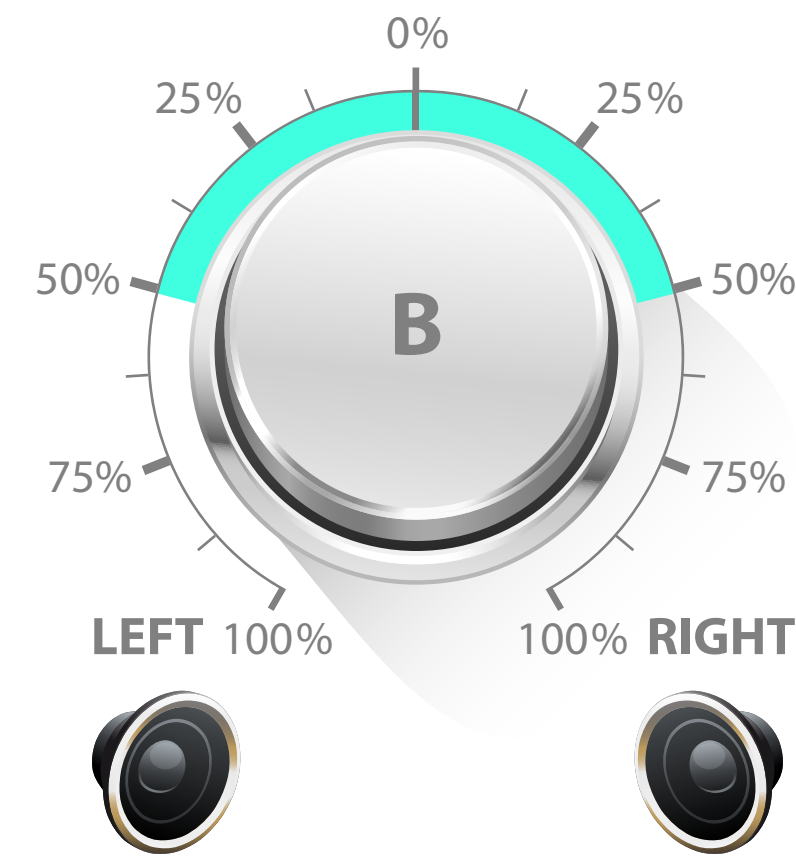

PANORAMA CONTROL
(SH 4020)

PANORAMA CONTROL
(SH 4020)